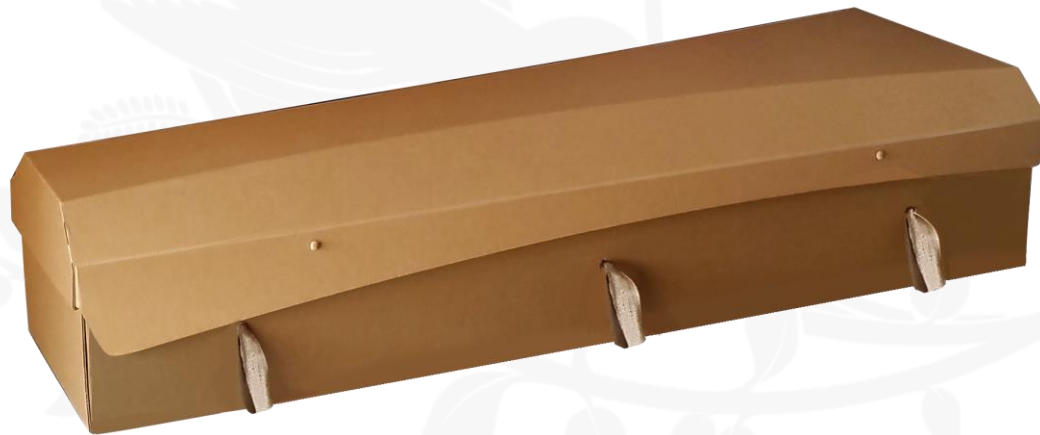

—H—
MORRIS
FUNERAL SERVICES
EST 1933

CA Cremation Casket

MDF uncoated plain

Oblong Direct Cremation Casket

MDF uncoated plain

Cardboard – fully biodegradable. No metal parts. The most environmentally certified cardboard coffin in NZ – rated to 130KG